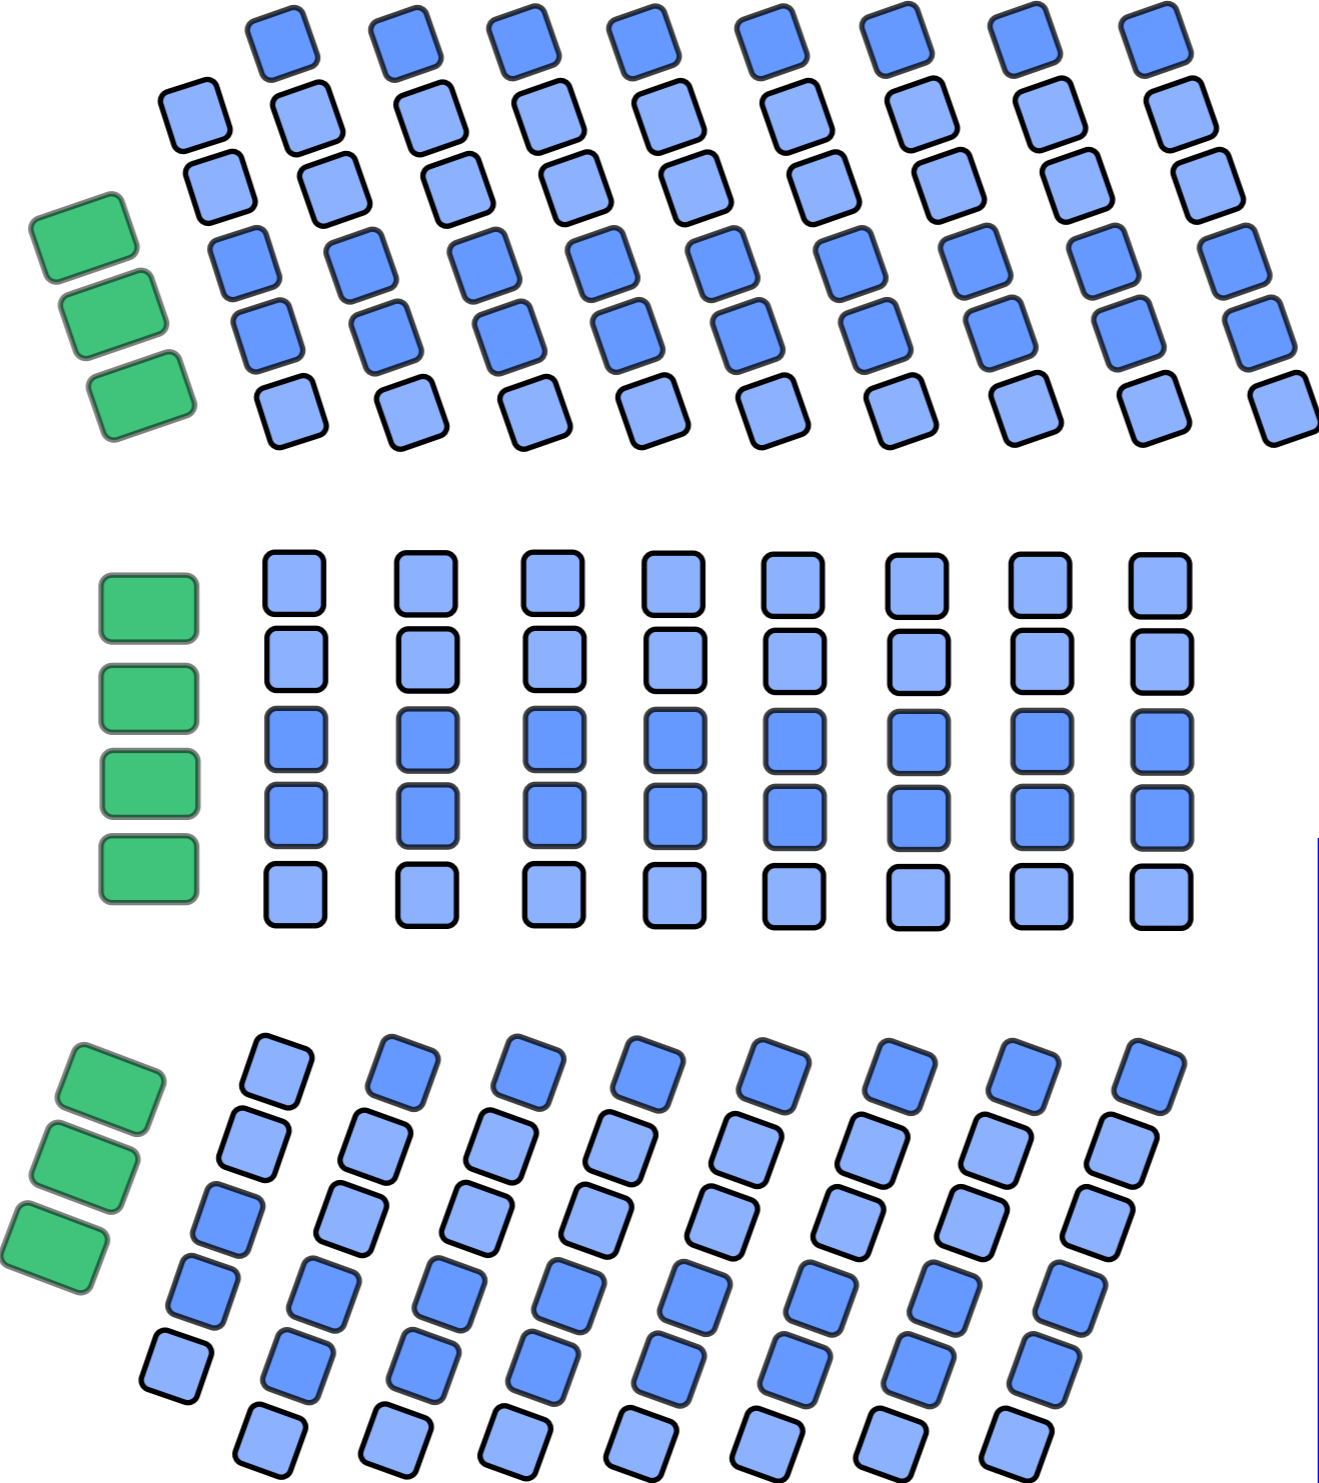

Outside Balcony

Staircase

Lift

Kitchen

Main Building
Theatre Seating
130 people